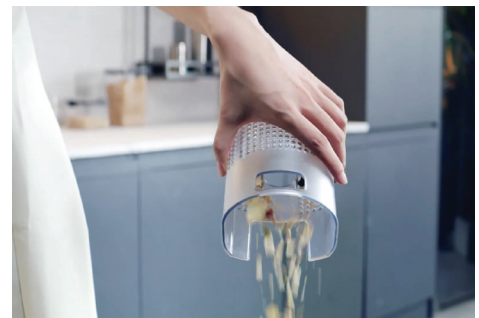

Patent Pending Design
Easily Separates Wet & Dry Waste