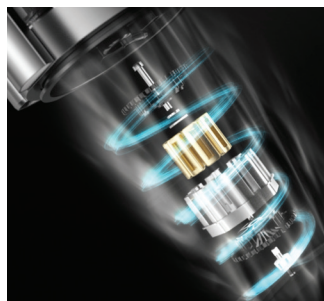

Deep Clean with Powerful Motor

LED Display for easy and simple operation

Commercial Grade Metal Side Support Tubes for added strength and durability

Clean Water Tank

Wet/Dry Waste Tank

Power Scrub Soft Roller for multi-surface hard floors for deeper cleaning with water & vacuum cleaner without water

# FC20 ULTAMAX PRO CORDLESS FLOOR CLEANER

- Professional 3-in-1 Floor Cleaner: Precision Spray, Power Scrub and Vacuum. Great for Home or Small Offices!
- High Suction Synchronized Digital Wet & Dry Motor
- Vacuum and Wash Hard Floors at Same Time
- Great for Hard Floors or Quick Clean-Ups on Carpet\*
- Patent Pending Design Easily Separates Wet & Dry Waste
- Commercial Grade Metal Side Side Supports
- Easily Store, Charge, and Self-Clean
- Easy-Change, High-Capacity Battery Pack
- Up to 35 Minutes Runtime\*
- Easy to Fill
- LED Display
- Self-Clean Mode
- Smart Auto Clean Mode
- Intelligent Voice Prompts
- Easy-Charge Base with Accessory Storage Included
- **Bonus:** 2 Power Scrub Rollers, 2 Wet/Dry Filters, and 2 Multi-Surface Floor Cleaner Bottles (960 mL total) Included