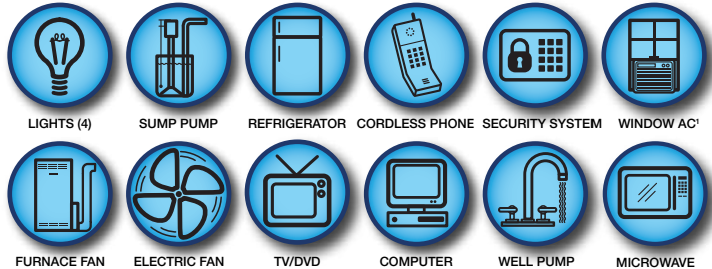

POWER THESE ITEMS AT THE SAME TIME: